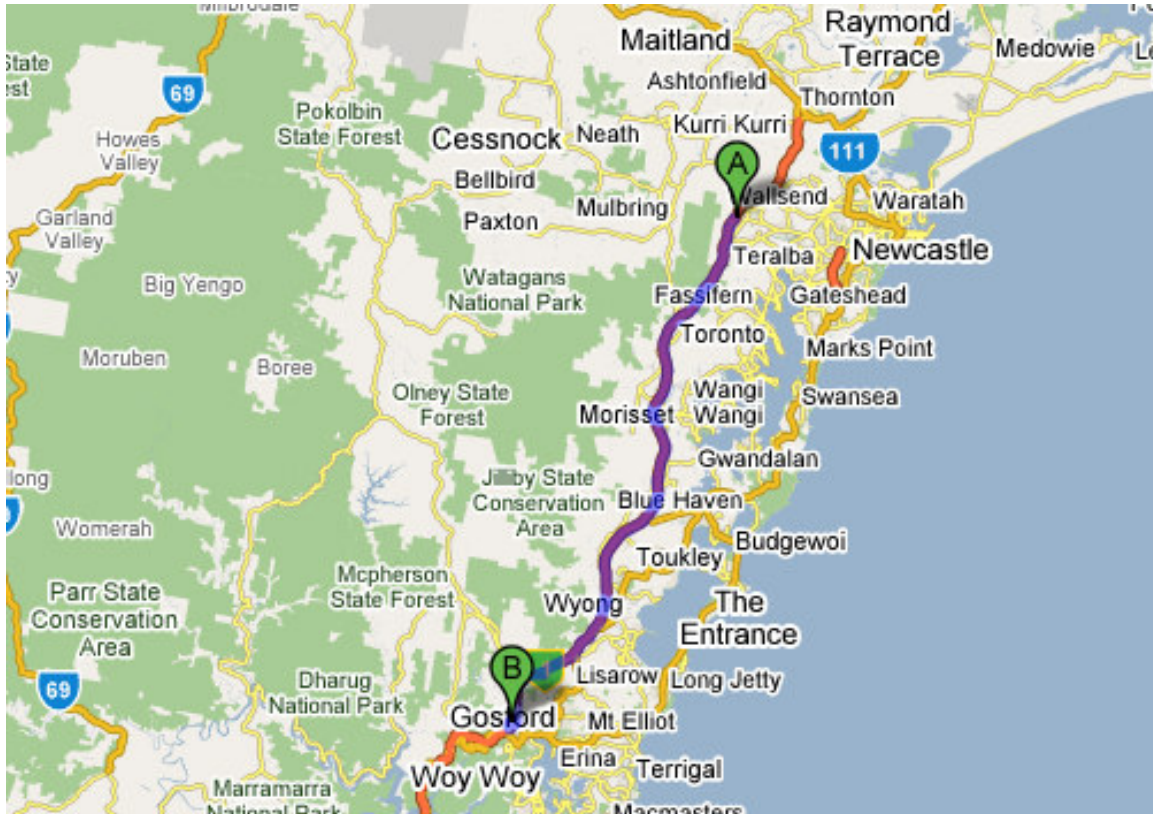

DIRECTIONS TO SHOWROOM FROM NEWCASTLE

OneWorld Collection Pty Ltd

6 / 113 Wisemans Ferry Road

Somersby NSW 2250

Australia

Tel: 61 2 4340 0122

Fax: 61 2 4340 0155

Email: sales@oneworldcollection.com.au

Directions	Travel	Est. Time
Continue along SYDNEY-NEWCASTLE FWY, Going past Wyong Rd (Tuggerah) & Ourimbah Exits	82.11 km	49 mins
EXIT: GOSFORD / WOY WOY, will also say REPTILE PARK exit, SOMERSBY	702 m	< 1 min
Turn right at T-intersection WISEMANS FERRY RD, SOMERSBY (Follow signs to Reptile Park)	617 m	< 1 min
At the ROUNDABOUT – go straight through	5 m	< 1 min
Stop: We are situated behind BROADVIEW ALUMINIUM approx 200metres from roundabout, Unit 6/113 WISEMANS FERRY RD, SOMERSBY		
Sub-total:	84.24 km	53 mins
Total:	84.24 km	53 mins